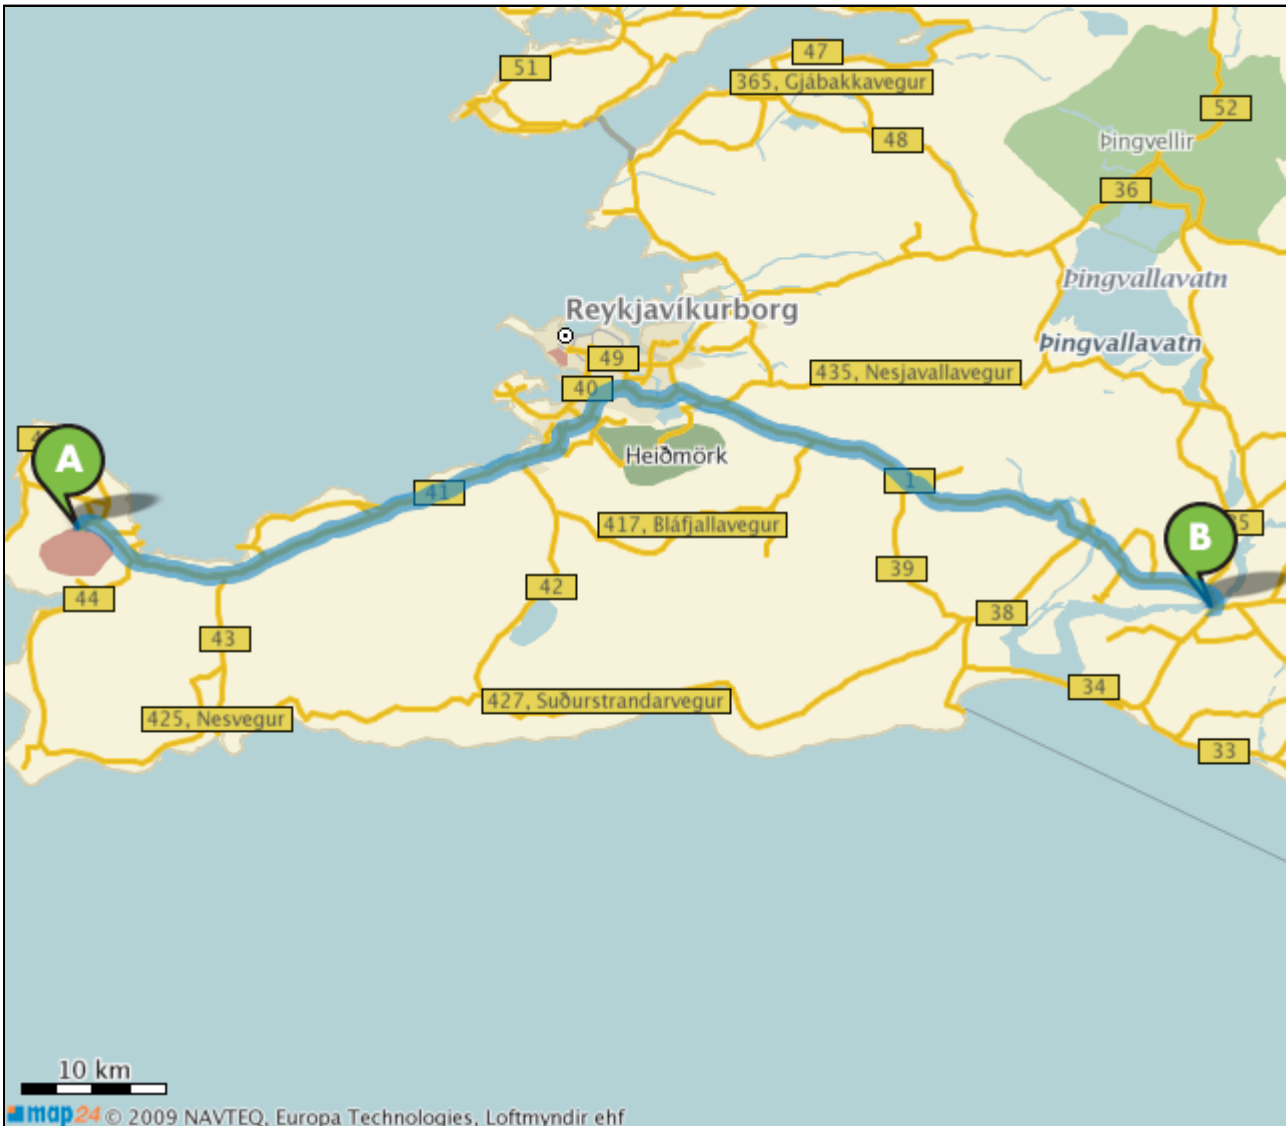

### Route summary

	<i>Distance</i>	<i>Duration</i>
<b>A</b> 235 SANDGERÐISBÆR		0 min
<b>B</b> 800 SVEITARFÉLAGIÐ ÁRBORG	97.92 km	02:31 h

Your Notes

**A Start:** 235 SANDGERÐISBÆR

**B Destination:** 800 SVEITARFÉLAGIÐ ÁRBORG

	Description	City	Distance	Image
	1. You start at <b>ramp</b> .		106 m	
	2. Turn left into <b>ramp</b> . Stay on for 196 m.		302 m	
	3. Follow <b>Reykjanesbraut (41)</b> for 1.75 km.		2.05 km	
	4. Enter the roundabout <b>Reykjanesbraut</b> and leave at the 1. exit onto Reykjanesbraut (41).		2.09 km	
	5. Stay on <b>Reykjanesbraut (41)</b> for 37.53 km.		39.62 km	
	6. Enter the roundabout <b>Reykjanesbraut (41)</b> and leave at the 2. exit onto Reykjanesbraut (41).	Hafnarfjarðarkaupstaður	39.66 km	
	7. Stay on <b>Reykjanesbraut (41)</b> for 684 m.	Hafnarfjarðarkaupstaður	40.35 km	
	8. After 2.25 km turn right onto <b>Reykjanesbraut (41)</b> .	Hafnarfjarðarkaupstaður	42.60 km	

	Description	City	Distance	Image
	9. You are entering <b>Garðabær</b> .	Garðabær	42.60 km	
	10. Follow the <b>Reykjanesbraut (41)</b> for 3.58 km.	Garðabær	46.18 km	
	11. You are entering <b>Reykjavíkurborg</b> .	Reykjavíkurborg	46.18 km	
	12. Leave <b>Reykjanesbraut (41)</b> in direction <b>Rvk-Sel</b> , <b>Rvk-Fell</b> and join <b>Breiðholtsbraut (413)</b> . Stay on for 4.88 km.	Reykjavíkurborg	51.06 km	
	13. Enter the roundabout <b>Suðurlandsvegur</b> and leave at the 1. exit onto Suðurlandsvegur (1).	Reykjavíkurborg	51.07 km	

Description	City	Distance	Image
 25. Enter the roundabout and leave at the 1. exit onto Eyravegur (34).	Sveitarfélagið Árborg	97.41 km	
 26. Stay on <b>Eyravegur (34)</b> for 346 m.	Sveitarfélagið Árborg	97.75 km	
 27. Leave <b>Eyravegur (34)</b> and turn right into <b>Þóristún</b> . Stay on for 163 m.	Sveitarfélagið Árborg	97.92 km	
 28. You have arrived at your destination <b>Þóristún</b> in <b>Sveitarfélagið Árborg</b> .	Sveitarfélagið Árborg	97.92 km	