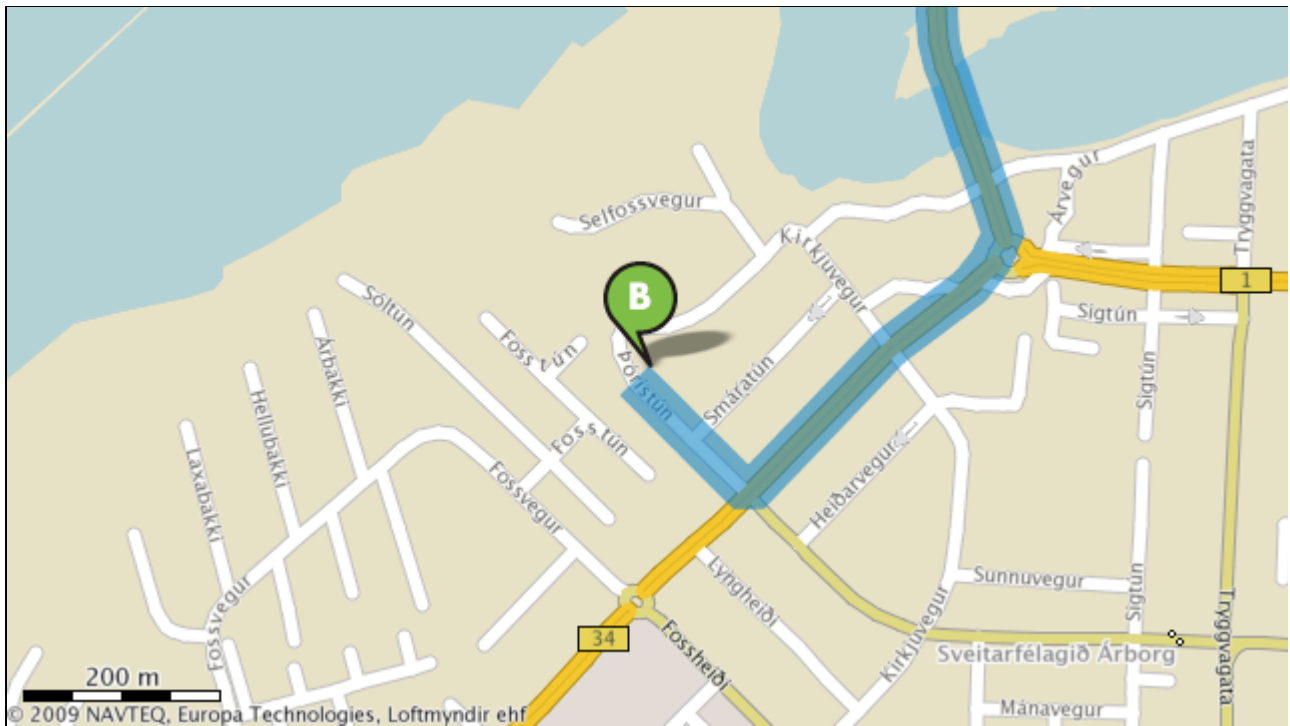

### Route summary

	<i>Distance</i>	<i>Duration</i>
<b>A</b> 235 SANDGERÐISBÆR		0 min
<b>B</b> 800 SVEITARFÉLAGIÐ ÁRBORG	97.92 km	02:31 h

Your Notes

**A Start:** 235 SANDGERÐISBÆR

**B Destination:** 800 SVEITARFÉLAGIÐ ÁRBORG

	Description	City	Distance	Image
	1. You start at <b>ramp</b> .		106 m	
	2. Turn left into <b>ramp</b> . Stay on for 196 m.		302 m	
	3. Follow <b>Reykjanesbraut (41)</b> for 1.75 km.		2.05 km	
	4. Enter the roundabout <b>Reykjanesbraut</b> and leave at the 1. exit onto Reykjanesbraut (41).		2.09 km	
	5. Stay on <b>Reykjanesbraut (41)</b> for 37.53 km.		39.62 km	
	6. Enter the roundabout <b>Reykjanesbraut (41)</b> and leave at the 2. exit onto Reykjanesbraut (41).	Hafnarfjarðarkaupstaður	39.66 km	
	7. Stay on <b>Reykjanesbraut (41)</b> for 684 m.	Hafnarfjarðarkaupstaður	40.35 km	
	8. After 2.25 km turn right onto <b>Reykjanesbraut (41)</b> .	Hafnarfjarðarkaupstaður	42.60 km	

	Description	City	Distance	Image
	9. You are entering <b>Garðabær</b> .	Garðabær	42.60 km	
	10. Follow the <b>Reykjanesbraut (41)</b> for 3.58 km.	Garðabær	46.18 km	
	11. You are entering <b>Reykjavíkurborg</b> .	Reykjavíkurborg	46.18 km	
	12. Leave <b>Reykjanesbraut (41)</b> in direction <b>Rvk-Sel</b> , <b>Rvk-Fell</b> and join <b>Breiðholtsbraut (413)</b> . Stay on for 4.88 km.	Reykjavíkurborg	51.06 km	
	13. Enter the roundabout <b>Suðurlandsvegur</b> and leave at the 1. exit onto Suðurlandsvegur (1).	Reykjavíkurborg	51.07 km	

Description	City	Distance	Image
 25. Enter the roundabout and leave at the 1. exit onto Eyravegur (34).	Sveitarfélagið Árborg	97.41 km	
 26. Stay on <b>Eyravegur (34)</b> for 346 m.	Sveitarfélagið Árborg	97.75 km	
 27. Leave <b>Eyravegur (34)</b> and turn right into <b>Þóristún</b> . Stay on for 163 m.	Sveitarfélagið Árborg	97.92 km	
 28. You have arrived at your destination <b>Þóristún</b> in <b>Sveitarfélagið Árborg</b> .	Sveitarfélagið Árborg	97.92 km	