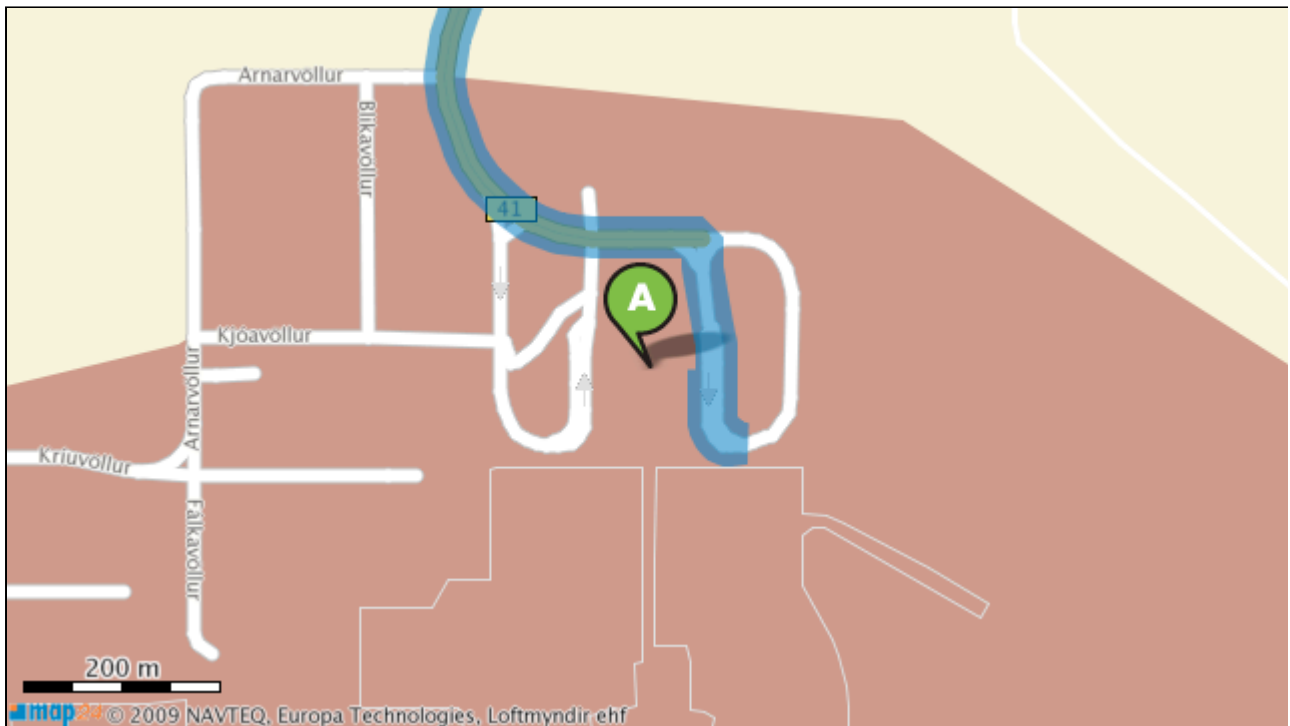

### Route summary

	<i>Distance</i>	<i>Duration</i>
<b>A</b> 235 SANDGERÐISBÆR		0 min
<b>B</b> 800 SVEITARFÉLAGIÐ ÁRBORG	97.92 km	02:31 h

Your Notes

**A Start:** 235 SANDGERÐISBÆR

**B Destination:** 800 SVEITARFÉLAGIÐ ÁRBORG

	Description	City	Distance	Image
	1. You start at <b>ramp</b> .		106 m	
	2. Turn left into <b>ramp</b> . Stay on for 196 m.		302 m	
	3. Follow <b>Reykjanesbraut (41)</b> for 1.75 km.		2.05 km	
	4. Enter the roundabout <b>Reykjanesbraut</b> and leave at the 1. exit onto Reykjanesbraut (41).		2.09 km	
	5. Stay on <b>Reykjanesbraut (41)</b> for 37.53 km.		39.62 km	
	6. Enter the roundabout <b>Reykjanesbraut (41)</b> and leave at the 2. exit onto Reykjanesbraut (41).	Hafnarfjarðarkaupstaður	39.66 km	
	7. Stay on <b>Reykjanesbraut (41)</b> for 684 m.	Hafnarfjarðarkaupstaður	40.35 km	
	8. After 2.25 km turn right onto <b>Reykjanesbraut (41)</b> .	Hafnarfjarðarkaupstaður	42.60 km	

	Description	City	Distance	Image
	9. You are entering <b>Garðabær</b> .	Garðabær	42.60 km	
	10. Follow the <b>Reykjanesbraut (41)</b> for 3.58 km.	Garðabær	46.18 km	
	11. You are entering <b>Reykjavíkurborg</b> .	Reykjavíkurborg	46.18 km	
	12. Leave <b>Reykjanesbraut (41)</b> in direction <b>Rvk-Sel</b> , <b>Rvk-Fell</b> and join <b>Breiðholtsbraut (413)</b> . Stay on for 4.88 km.	Reykjavíkurborg	51.06 km	
	13. Enter the roundabout <b>Suðurlandsvegur</b> and leave at the 1. exit onto Suðurlandsvegur (1).	Reykjavíkurborg	51.07 km	

Description	City	Distance	Image
 25. Enter the roundabout and leave at the 1. exit onto Eyravegur (34).	Sveitarfélagið Árborg	97.41 km	
 26. Stay on <b>Eyravegur (34)</b> for 346 m.	Sveitarfélagið Árborg	97.75 km	
 27. Leave <b>Eyravegur (34)</b> and turn right into <b>Þóristún</b> . Stay on for 163 m.	Sveitarfélagið Árborg	97.92 km	
 28. You have arrived at your destination <b>Þóristún</b> in <b>Sveitarfélagið Árborg</b> .	Sveitarfélagið Árborg	97.92 km	