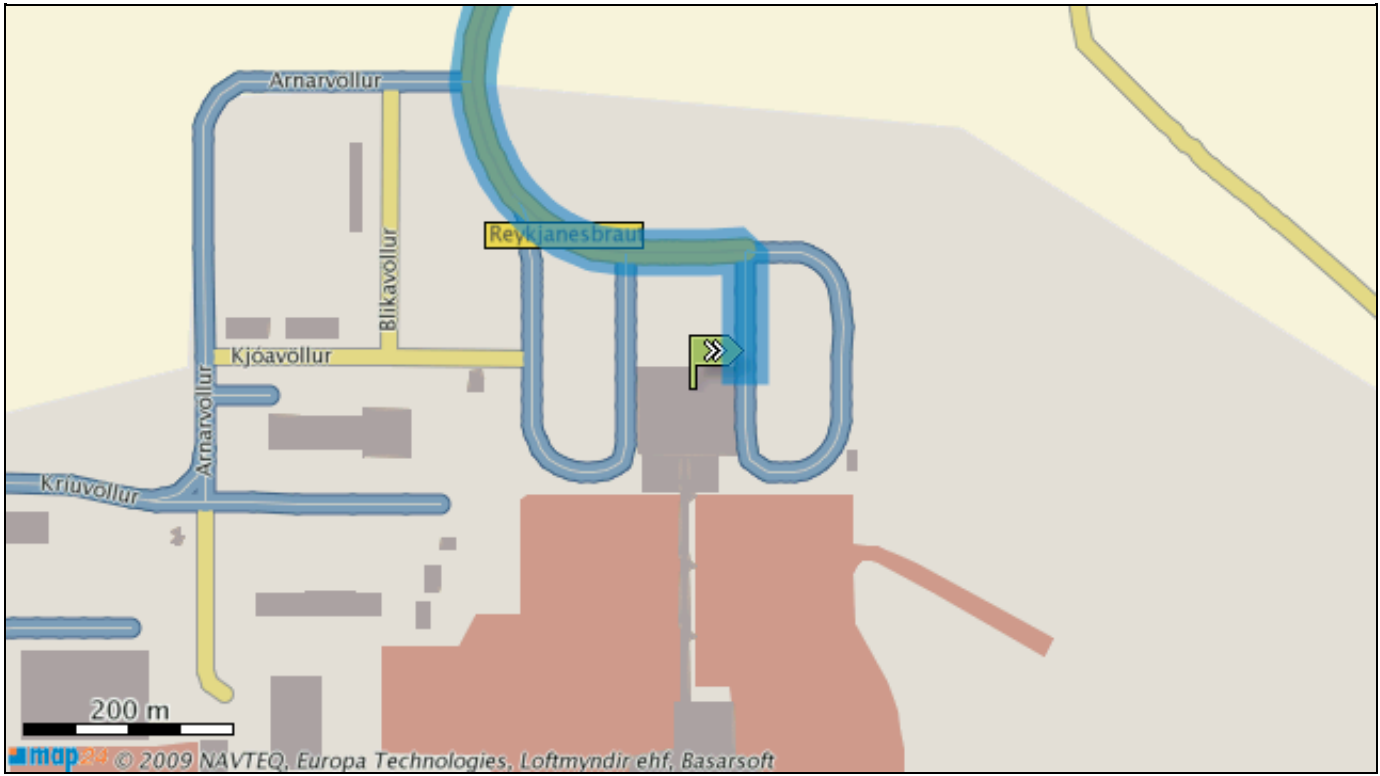

Route summary

	<i>Distance</i>	<i>Duration</i>
235 SANDGERÐISBÆR		0 min
800 SVEITARFÉLAGIÐ ÁRBORG	61.58 ml	01:42 h

Detailed route description from Flugstöð Leifs Eiríkssonar (Keflavik Airport, Sandgerðisbær) to Þóristún 19, Selfoss. Please note that due to map24 limitation the distance is shown in miles.

Start: 235 SANDGERÐISBÆR

Destination: 800 SVEITARFÉLAGIÐ ÁRBORG

Description	City	Distance	Image
 1. You start at Reykjanesbraut (41) .			1.65 ml
 2. You are entering Keflavík .	Keflavík	1.65 ml	
 3. Follow the Reykjanesbraut (41) for 560 m.	Keflavík	1.99 ml	
 4. You just left Keflavík .	Keflavík	1.99 ml	
 5. Follow the Reykjanesbraut (41) for 388 m.			2.23 ml
 6. You are entering Njarðvík .	Njarðvík	2.23 ml	

Description	City	Distance	Image
  7. Follow the Reykjanesbraut (41) for 3.00 km.	Njarðvík	4.10 ml	
  8. Follow the Reykjanesbraut (41) for 4.63 km.	Innri-Njarðvík	6.98 ml	
 9. You just left Innri-Njarðvík .	Innri-Njarðvík	6.98 ml	
  10. Follow the Reykjanesbraut (41) for 3.46 km.		9.13 ml	
 11. You are entering Vogar .	Vogar	9.13 ml	
  12. Follow the Reykjanesbraut (41) for 1.19 km.	Vogar	9.87 ml	

Description	City	Distance	Image
 13. You just left Vogar .	Vogar	9.87 ml	
  14. Follow the Reykjanesbraut (41) for 18.99 km.		21.67 ml	
 15. You are entering Hafnarfjörður .	Hafnarfjörður	21.67 ml	
  16. Follow the Reykjanesbraut (41) for 5.60 km.	Hafnarfjörður	25.15 ml	
  17. Follow the Reykjanesbraut (41) for 5.38 km.	Garðabær	28.50 ml	
  18. Follow the Reykjanesbraut (41) for 1.18 km.	Kópavogur	29.23 ml	