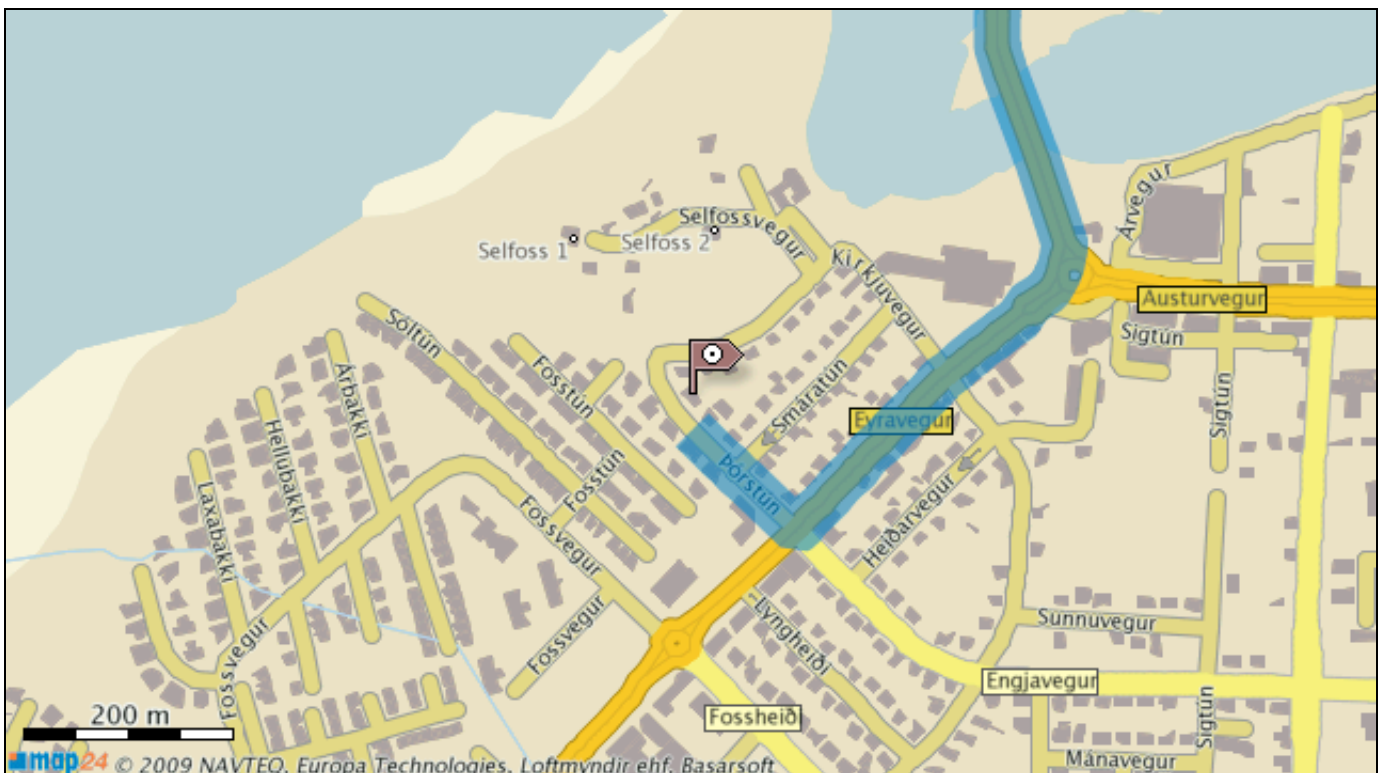

Route summary

	<i>Distance</i>	<i>Duration</i>
235 SANDGERÐISBÆR		0 min
800 SVEITARFÉLAGIÐ ÁRBORG	61.58 ml	01:42 h

Detailed route description from Flugstöð Leifs Eiríkssonar (Keflavik Airport, Sandgerðisbær) to Þóristún 19, Selfoss. Please note that due to map24 limitation the distance is shown in miles.

Start: 235 SANDGERÐISBÆR

Destination: 800 SVEITARFÉLAGIÐ ÁRBORG

Description	City	Distance	Image
 1. You start at Reykjanesbraut (41) .			1.65 ml
 2. You are entering Keflavík .	Keflavík	1.65 ml	
 3. Follow the Reykjanesbraut (41) for 560 m.	Keflavík	1.99 ml	
 4. You just left Keflavík .	Keflavík	1.99 ml	
 5. Follow the Reykjanesbraut (41) for 388 m.			2.23 ml
 6. You are entering Njarðvík .	Njarðvík	2.23 ml	

Description	City	Distance	Image
  7. Follow the Reykjanesbraut (41) for 3.00 km.	Njarðvík	4.10 ml	
  8. Follow the Reykjanesbraut (41) for 4.63 km.	Innri-Njarðvík	6.98 ml	
 9. You just left Innri-Njarðvík .	Innri-Njarðvík	6.98 ml	
  10. Follow the Reykjanesbraut (41) for 3.46 km.		9.13 ml	
 11. You are entering Vogar .	Vogar	9.13 ml	
  12. Follow the Reykjanesbraut (41) for 1.19 km.	Vogar	9.87 ml	

Description	City	Distance	Image
 13. You just left Vogar .	Vogar	9.87 ml	
  14. Follow the Reykjanesbraut (41) for 18.99 km.		21.67 ml	
 15. You are entering Hafnarfjörður .	Hafnarfjörður	21.67 ml	
  16. Follow the Reykjanesbraut (41) for 5.60 km.	Hafnarfjörður	25.15 ml	
  17. Follow the Reykjanesbraut (41) for 5.38 km.	Garðabær	28.50 ml	
  18. Follow the Reykjanesbraut (41) for 1.18 km.	Kópavogur	29.23 ml	